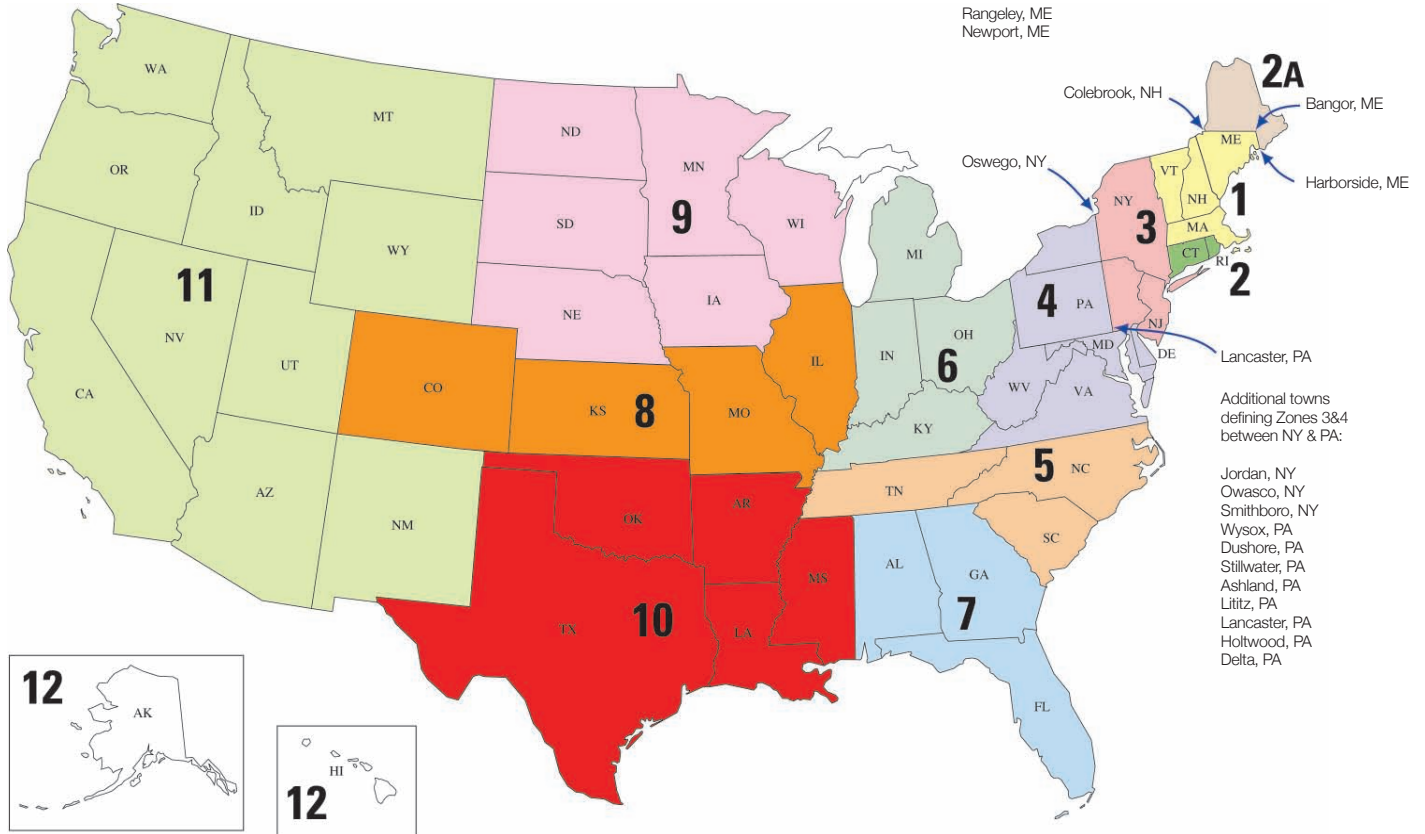

The places we go

Towns defining Zones 1 & 2A
between Colebrook, NH &
Bangor, ME:

Rangeley, ME
Newport, ME

How to reach us

Sales and Marketing

Michael Kennedy
National Sales &
Marketing Manager
603-435-1738
MichaelK@pwpvg.com